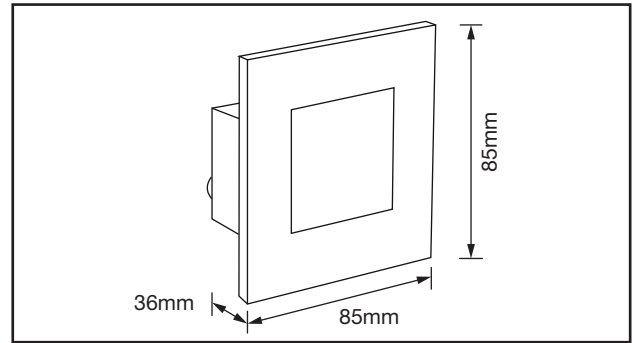

ALSQ240CCT/WH

3W IP54 CCT LED Square Low Level

TRAFALGAR™

PRODUCT FEATURES

- CCT Selectable (3000K/4000K/6000K)
- IP54 Rated
- Ultra Slim Profile
- Opal Polycarbonate Lens
- Strong Polycarbonate Body
- Ideal For Stair & Plinth Lighting
- Paintable Polar White Finish Bezel
- Screwless Design
- Mains Dimmable
- Fixings Included
- Clip-On Designed Bezels
- Carbon Black & Stainless Steel Bezels Available*

TECHNICAL SPECIFICATIONS

PRODUCT CODE	ALSQ240CCT/WH
Luminous Flux	165lm
Useful Luminous Flux	165lm
CCT	3000K / 4000K / 6000K
Beam Angle	120°
SDCM	<6
CRI	>80
Peak Intensity	49.5cd
Operating Voltage	220-240VAC
Max Output Power	3W
Operating Current	0.015A
Standby Power	0W
Class	II
Body Material	Polycarbonate Body, Powder Coated Polar White Stainless Steel 304 Fascia
Cut Out	75x75 Mm Or 1g Back Box
Frame Colour	Polar White
Switching Cycles	15,000
Ingress Protection	IP54 (Indoor Use Only)
Ambient Operating Temperature	-20°C ~ +40°C
Input Frequency	50-60HZ
Guarantee	2 Years
Dimmable	Yes (V-Pro Recommended)
Input Type	Alternating Current
Lifetime	25,000 Hrs