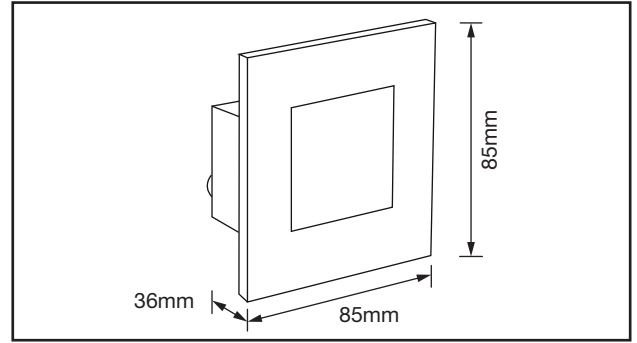

TECHNICAL SPECIFICATIONS

PRODUCT CODE	ALSQ240CCTBZ/BLK	ALSQ240CCTBZ/SS
Bezel Colour	Carbon Black	Stainless Steel
Material	Steel	Steel
Compatible Downlight	ALSQ240CCT/WH	ALSQ240CCT/WH
Overall Diameter	85 mm x 85 mm	85 mm x 85 mm