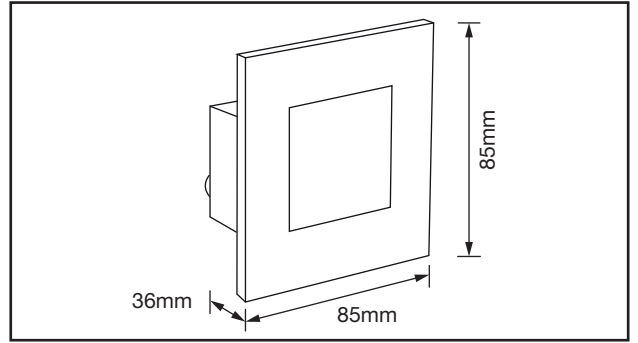

TECHNICAL SPECIFICATIONS

PRODUCT CODE	ALSQ240CCTBZ/BLK	ALSQ240CCTBZ/SS
Bezel Colour	Carbon Black	Stainless Steel
Material	Steel	Steel
Compatible Downlight	ALSQ240CCT/WH	ALSQ240CCT/WH
Overall Diameter	85 mm x 85 mm	85 mm x 85 mm