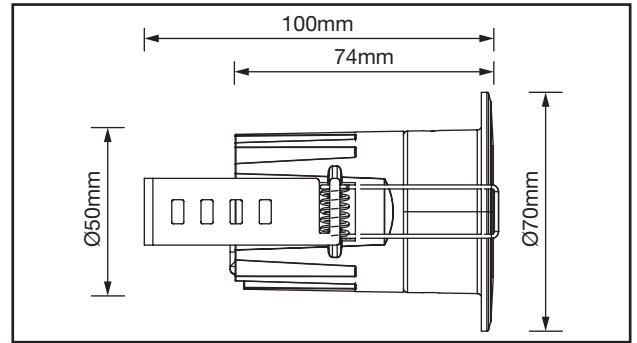

### TECHNICAL SPECIFICATIONS

Product Code	AFDMR11/30	AFDMR11/40
Useful Luminous Flux (LM)	580lm	620lm
CCT (Kelvin)	3000K	4000K
Beam Angle (°)	35°	35°
SDCM	<4	<4
CRI	90	90
Peak Intensity (cd)	1470cd	1750cd
Operating Voltage (VAC)	220-240 VAC	220-240 VAC
Max Output Power (W)	9W	9W
Operating Current (A max)	260mA	260mA
Class	II	II
Body Material	Cast Aluminium	Cast Aluminium
Cut Out	50mm	50mm
Frame Colour	White + Black	White + Black
Switching Cycles	≤100,000	≤100,000
Ingress Protection	IP65	IP65
Ambient Operating Temperature (°C)	-20°C ~ +45°C	-20°C ~ +45°C
Input Frequency (Hz)	50/60Hz	50/60Hz
Guarantee	5 Years	5 Years
Dimmable	Yes	Yes
Cable Length	300mm	300mm
Lifetime (L70 B50)	> 50,000 Hrs	> 50,000 Hrs
R9 Colour Rendering Index Value	66	66
Lumen Maintenance Factor	96%	96%