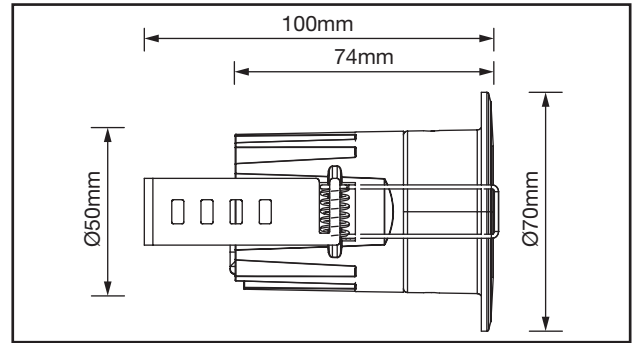

AFDMR11

9W Mini LED Fire Rated
IP65 Baffled Downlight

PRODUCT FEATURES

- 30, 60, 90 Minutes Fire Rated Timber Joist
- Compliant To; Part B - Fire, Part C - Moisture, Part E - Acoustic & Part L Air Leakage
- IP65 Rated
- Black And White Baffle Included
- Magnetic Bezel
- Insulation Coverable
- High Colour Rendering Index CRI 90+
- 5 Year Guarantee

TECHNICAL SPECIFICATIONS

Product Code	AFDMR11/30	AFDMR11/40
Useful Luminous Flux (LM)	580lm	620lm
CCT (Kelvin)	3000K	4000K
Beam Angle (°)	35°	35°
SDCM	<4	<4
CRI	90	90
Peak Intensity (cd)	1470cd	1750cd
Operating Voltage (VAC)	220-240 VAC	220-240 VAC
Max Output Power (W)	9W	9W
Operating Current (A max)	260mA	260mA
Class	II	II
Body Material	Cast Aluminium	Cast Aluminium
Cut Out	50mm	50mm
Frame Colour	White + Black	White + Black
Switching Cycles	≤100,000	≤100,000
Ingress Protection	IP65	IP65
Ambient Operating Temperature (°C)	-20°C ~ +45°C	-20°C ~ +45°C
Input Frequency (Hz)	50/60Hz	50/60Hz
Guarantee	5 Years	5 Years
Dimmable	Yes	Yes
Cable Length	300mm	300mm
Lifetime (L70 B50)	> 50,000 Hrs	> 50,000 Hrs
R9 Colour Rendering Index Value	66	66
Lumen Maintenance Factor	96%	96%