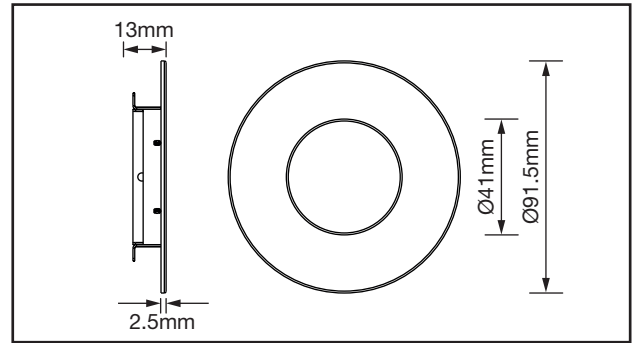

AFD75BZ/F/**

Fixed Bezels For iCan75
(AFD75 Range)

iCan75™

PRODUCT FEATURES

- Available In 8 Finishes
- Compatible With iCan75 (AFD75) Models

TECHNICAL SPECIFICATIONS

Code	Finish	Material
AFD75BZ/F/AB	Antique Brass	Steel
AFD75BZ/F/BB	Brushed Brass	Steel
AFD75BZ/F/BC	Brushed Copper	Steel
AFD75BZ/F/BLK	Carbon Black	Steel
AFD75BZ/F/PB	Polished Brass	Steel
AFD75BZ/F/PC	Polished Chrome	Steel
AFD75BZ/F/SN	Satin Nickel	Steel
AFD75BZ/F/WH	Polar White	Steel