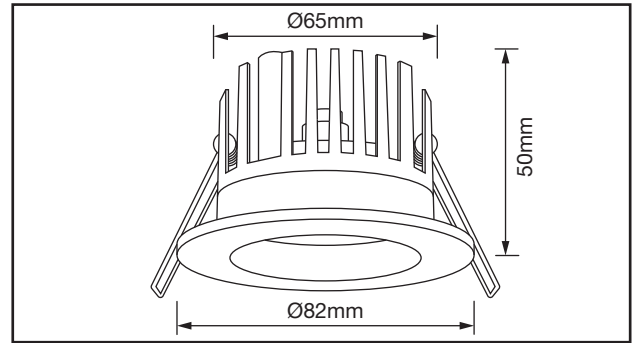

TECHNICAL SPECIFICATIONS

Code	Finish
AFD010BZ/WH	Polar White
AFD010BZ/SN	Satin Nickel
AFD010BZ/PC	Polished Chrome
AFD010BZ/BK	Carbon Black
AFD010BZ/MWMW	Matte White White Baffle
AFD010BZ/MWBB	Matte White Black Baffle