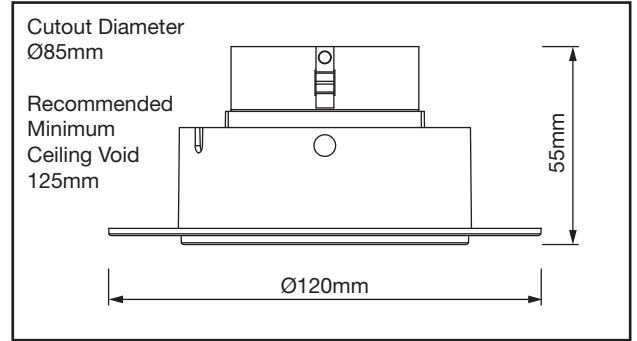

ADLT002BB/MW

360° Rotation & 35° Tilt Adjustable
Plaster-In Baffle GU10 Downlight

StealthDL

PRODUCT FEATURES

- Modern Low Glare Design
- Matte Black Baffle
- 360° Rotatable
- 35° Horizontal Tilt
- Spring Retention Lamp Holder
- Cast Aluminium Construction
- Accessories: White Baffle Available* (ABAF002/MW)

Scan For Instructions

TECHNICAL SPECIFICATIONS

Product Code	ADLT002BB/MW
Max Wattage	25W GU10
Cutout Diameter	85mm
Overall Diameter	120mm
Material	Cast Aluminium
Paint Finish	Matte White
Baffle Paint Finish	Matte Black
Lamp Holder	GU10 25W Max