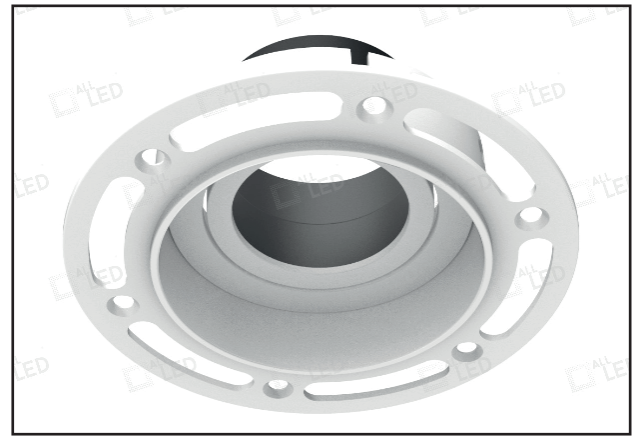

ADLT002BB/MW

360° Rotation & 35° Tilt Adjustable
Plaster-In Baffle GU10 Downlight

StealthDL

PRODUCT FEATURES

- Modern Low Glare Design
- Matte Black Baffle
- 360° Rotatable
- 35° Horizontal Tilt
- Spring Retention Lamp Holder
- Cast Aluminium Construction
- Accessories: White Baffle Available* (ABAF002/MW)

Scan For Instructions

TECHNICAL SPECIFICATIONS

Product Code	ADLT002BB/MW
Max Wattage	25W GU10
Cutout Diameter	85mm
Overall Diameter	120mm
Material	Cast Aluminium
Paint Finish	Matte White
Baffle Paint Finish	Matte Black
Lamp Holder	GU10 25W Max

Accessories*

White Baffle*
ABAF002/MW

*Sold Separately