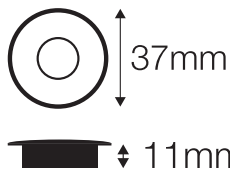

#### DIMENSIONS

Overall: Ø37mm  
Depth: 11mm