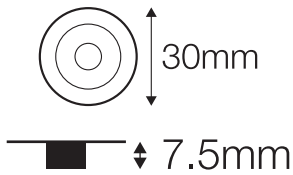

TECHNICAL DATASHEET

AMKR020BZ/AB*

Antique Brass Bezel for use with AMKR020**

PRODUCT FEATURES

- Available in a Range of Finishes*
- Threaded Design
- Easy-Fit Screw on/off Accessory

DIMENSIONS

Overall: Ø30mm
Depth: 7.5mm