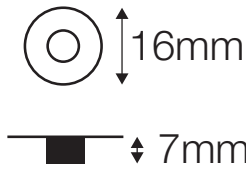

TECHNICAL DATASHEET

AMKR012BZ/AB*

Antique Brass Bezel for AMKR012**

PRODUCT FEATURES

- Available in a Range of Finishes*
- Threaded Design
- Easy-Fit Screw on/off Accessory

DIMENSIONS

Overall: Ø16mm
Depth: 7mm