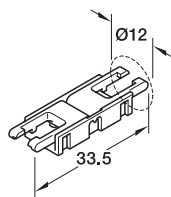

5 12V 5 24V

Voltage	100 mm	500 mm	2000 mm
12V	833.93.736	833.95.701	833.95.700
24V	833.75.743	833.95.707	833.95.706

Interconnecting lead, LED strip light monochromatic, 8 mm

- > Current carrying capacity: Max 5 A
- > Clip width: 10 mm
- > Supplied with: 1x lead clip/clip
- > Plastic
- > Order qty: 1 pc

Length	Cat. No.
50 mm	833.89.191
500 mm	833.89.192
2000 mm	833.89.193

Clip connector, LED strip light monochromatic, 8 mm

- > Current carrying capacity: Max 5 A
- > Clip width: 10 mm
- > Supplied with: 1x clip connector
- > Plastic
- > Order qty: 1 pc

Length	Cat. No.
33.5 m	833.89.206

Corner clip connector, LED strip light monochromatic, 8 mm

- > Current carrying capacity: Max 5 A
- > Supplied with: 1x corner connector
- > Plastic
- > Order qty: 1 pc

Length	Width	Cat. No.
24 mm	24 mm	833.89.187

TCH DESIGN 2020. © Häfele U.K. Ltd 2020. Dimensional data not binding. We reserve the right to alter specifications without notice.

5

Lighting: Loox5 LED