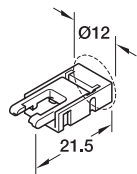

5 12V 5 24V

Voltage	100 mm	500 mm	2000 mm
12V	833.93.736	833.95.701	833.95.700
24V	833.75.743	833.95.707	833.95.706

Interconnecting lead, LED strip light monochromatic, 8 mm

- > Current carrying capacity: Max 5 A
- > Clip width: 10 mm
- > Supplied with: 1x lead clip/clip
- > Plastic
- > Order qty: 1 pc

Length	Cat. No.
50 mm	833.89.191
500 mm	833.89.192
2000 mm	833.89.193

Clip connector, LED strip light monochromatic, 8 mm

- > Current carrying capacity: Max 5 A
- > Clip width: 10 mm
- > Supplied with: 1x clip connector
- > Plastic
- > Order qty: 1 pc

Length	Cat. No.
33.5 m	833.89.206

Corner clip connector, LED strip light monochromatic, 8 mm

- > Current carrying capacity: Max 5 A
- > Supplied with: 1x corner connector
- > Plastic
- > Order qty: 1 pc

Length	Width	Cat. No.
24 mm	24 mm	833.89.187

TCH DESIGN 2020. © Häfele U.K. Ltd 2020. Dimensional data not binding. We reserve the right to alter specifications without notice.

5

Lighting: Loox5 LED